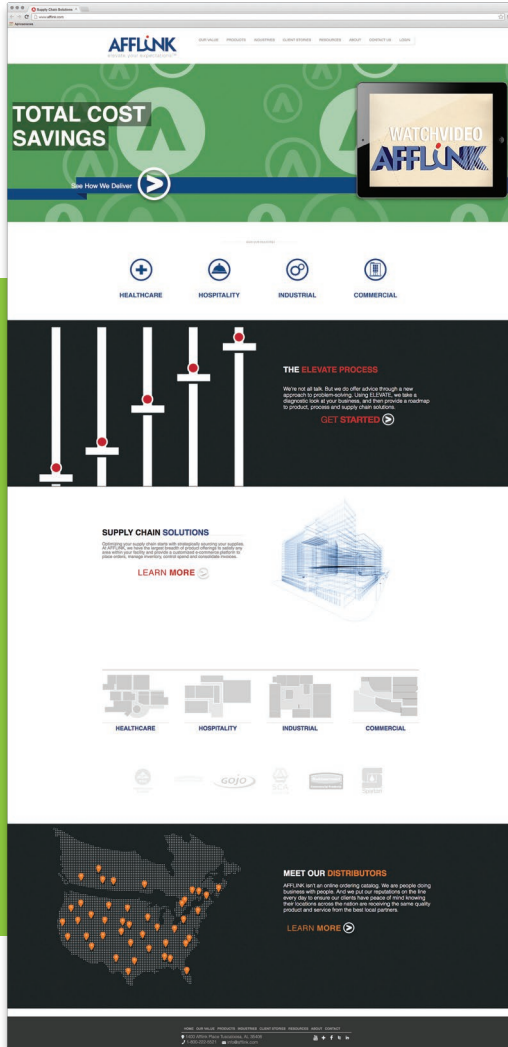

[ OLD SITE ]

[ REDESIGNED SITE ]

**DESKTOP**

12% increase in organic traffic from old to new site

**BOUNCE RATE**

13% decrease in bounce rate from old to new site

**MOBILE**

50% increase in organic traffic from old to new site